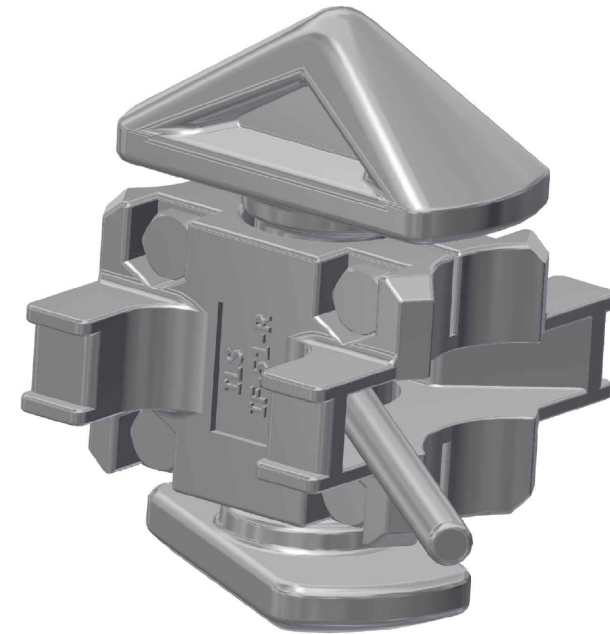

LOADS		SHEAR[kN]	TENSION[kN]
BREAKING LOAD	BL	420	500
PROOF LOAD	PL	263	313
SAFE WORKING LOAD	SWL	210	250

TOTAL WEIGHT: 4,8 kg

STANDARD INTERMEDIATE TWISTLOCK

IF-51-R

NAVACQS SEAL SUPPLIERS B.V.

Albert Plesmanweg 107 A  
3088 GC Rotterdam  
The Netherlands