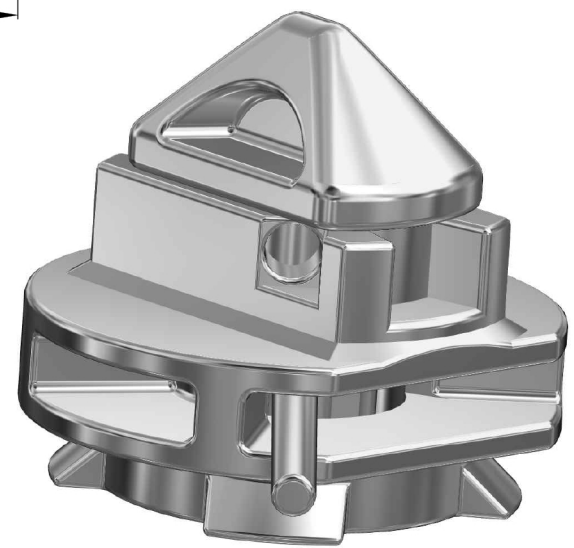

LOADS		SHEAR[kN]	TENSION[kN]
BREAKING LOAD	BL	420	500
PROOF LOAD	PL	263	313
SAFE WORKING LOAD	SWL	210	250

TOTAL WEIGHT: 5,7 kg

BREECH BASE TWISTLOCK BF-66-R

**NAVACQS SEAL SUPPLIERS B.V.**

Albert Plesmanweg 107 A  
3088 GC Rotterdam  
The Netherlands