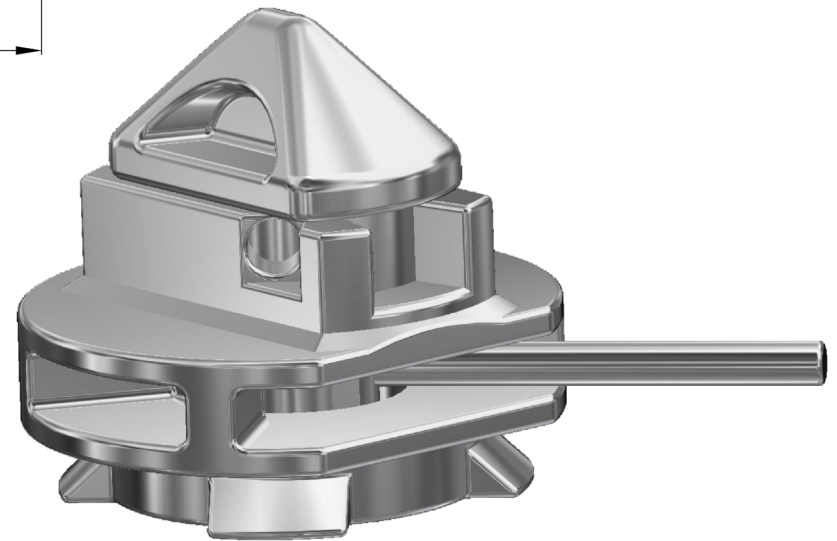

LOADS		SHEAR[kN]	TENSION[kN]
BREAKING LOAD	BL	420	500
PROOF LOAD	PL	263	313
SAFE WORKING LOAD	SWL	210	250

TOTAL WEIGHT: 5,7 kg

BREECH BASE TWISTLOCK

BF-66-L

NAVACQS SEAL SUPPLIERS

Albert Plesmanweg 107 A
3088 GC Rotterdam
Die Niederlande