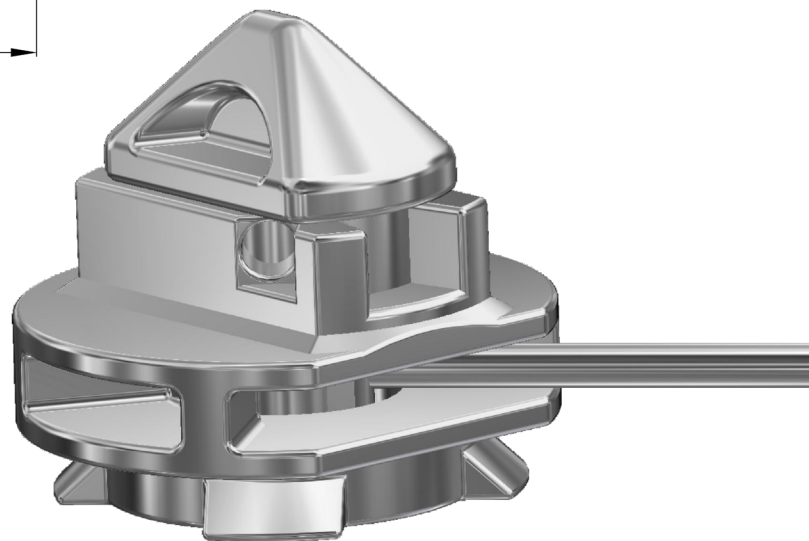

LOADS		SHEAR[kN]	TENSION[kN]
BREAKING LOAD	BL	420	500
PROOF LOAD	PL	263	313
SAFE WORKING LOAD	SWL	210	250

TOTAL WEIGHT: 5,7 kg

BREECH BASE TWISTLOCK

BF-66-L

NAVACQS SEAL SUPPLIERS

Albert Plesmanweg 107 A  
3088 GC Rotterdam  
Die Niederlande