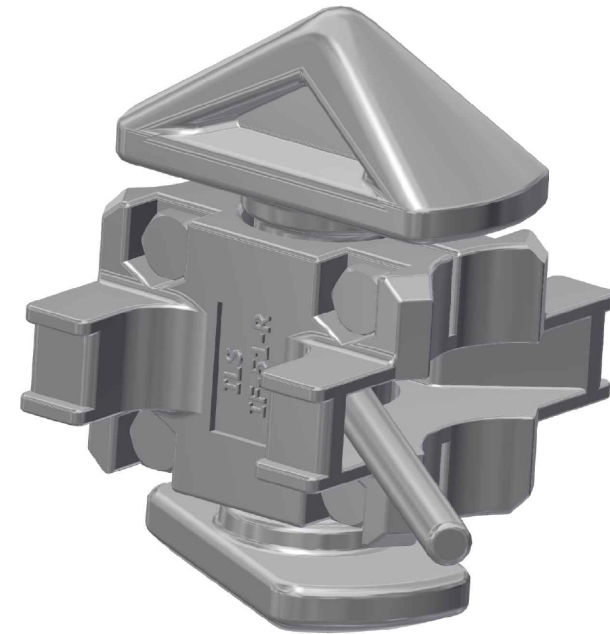

LOADS		SHEAR[kN]	TENSION[kN]
BREAKING LOAD	BL	420	500
PROOF LOAD	PL	263	313
SAFE WORKING LOAD	SWL	210	250

TOTAL WEIGHT: 4,8 kg

STANDARD INTERMEDIATE TWISTLOCK

IF-51-R

NAVACQS SEAL SUPPLIERS B.V.

Aploniastraat 78  
3084 CC Rotterdam  
Nederland